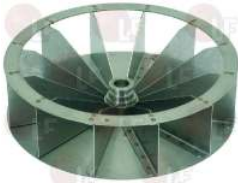

Fans for motors

3240336 FAN $\varnothing$ 300 mm
thickness 80 mm
total straight blades 12 - hole $\varnothing$ 22 mm
for Convection oven electric (BAKE OFF) 10T
10TTR - 5T - 5TTR

BAKE OFF 591500007

3240330 FIXING SCREW FOR IMPELLER FAN